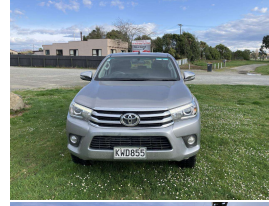

2017 Toyota Hilux D/Cab Ute

VEHICLE INFORMATION

Cash Price

Includes GST,
Registration &
Licensing

\$28,000

Finance this vehicle
from only

\$219.43

per week*

2755 cc

Fuel Type

Diesel

Transmission

Manual

Wheels

17" All round

VIN