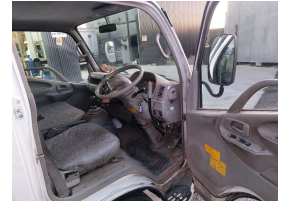

2007 Hino Dutro